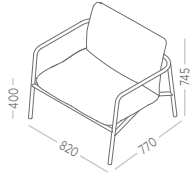

DESIGN FEATURES

- Minimalist curved metal framework
- Scattered effect cushions for cosy domestic feel

PRODUCT VARIATIONS

LOUNGE CHAIR
VYL1

FRAME

BK	DG	LG	WH	RD	OR	YE	GD	GL
BL	SC	RC	HY	AW	SG	IB	EV	ZR

2 SEAT LOUNGE CHAIR
VYL2