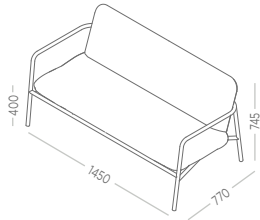

DESIGN FEATURES

- Minimalist curved metal framework
- Scattered effect cushions for cosy domestic feel

PRODUCT VARIATIONS

LOUNGE CHAIR
VYL1

FRAME

BK	DG	LG	WH	RD	OR	YE	GD	GL
BL	SC	RC	HY	AW	SG	IB	EV	ZR

2 SEAT LOUNGE CHAIR
VYL2

FRAME

BK	DG	LG	WH	RD	OR	YE	GD	GL
BL	SC	RC	HY	AW	SG	IB	EV	ZR

Notes

Cushions come attached to the frame.

Product is delivered fully assembled

UK Manufactured

CARE & MAINTENANCE

To extend the lifespan of the furniture, we recommend the following guidelines: