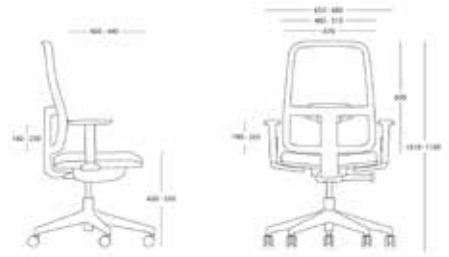

## VARIANTS

MESH BACK,  
UPHOLSTERED SEAT  
VIN.MB

UPHOLSTERED BACK,  
UPHOLSTERED SEAT  
VIN.UB

## STANDARD FEATURES

Gas Lift, Swivel Castor Base, Adjustable Lumber, Adjustable Back, Sliding Seat, Adjustable 4D Soft Arms (Soft Touch).