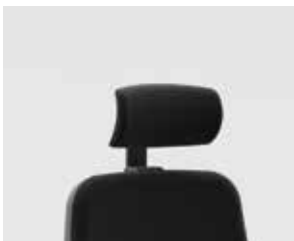

OPTIONS

UPHOLSTERED HEADREST

FINISHES

– PLASTIC FINISHES –

MESH BACKREST FINISHES

UPHOLSTERY FINISHES

Fabrics - See our main brochure or visit ornfurniture.com