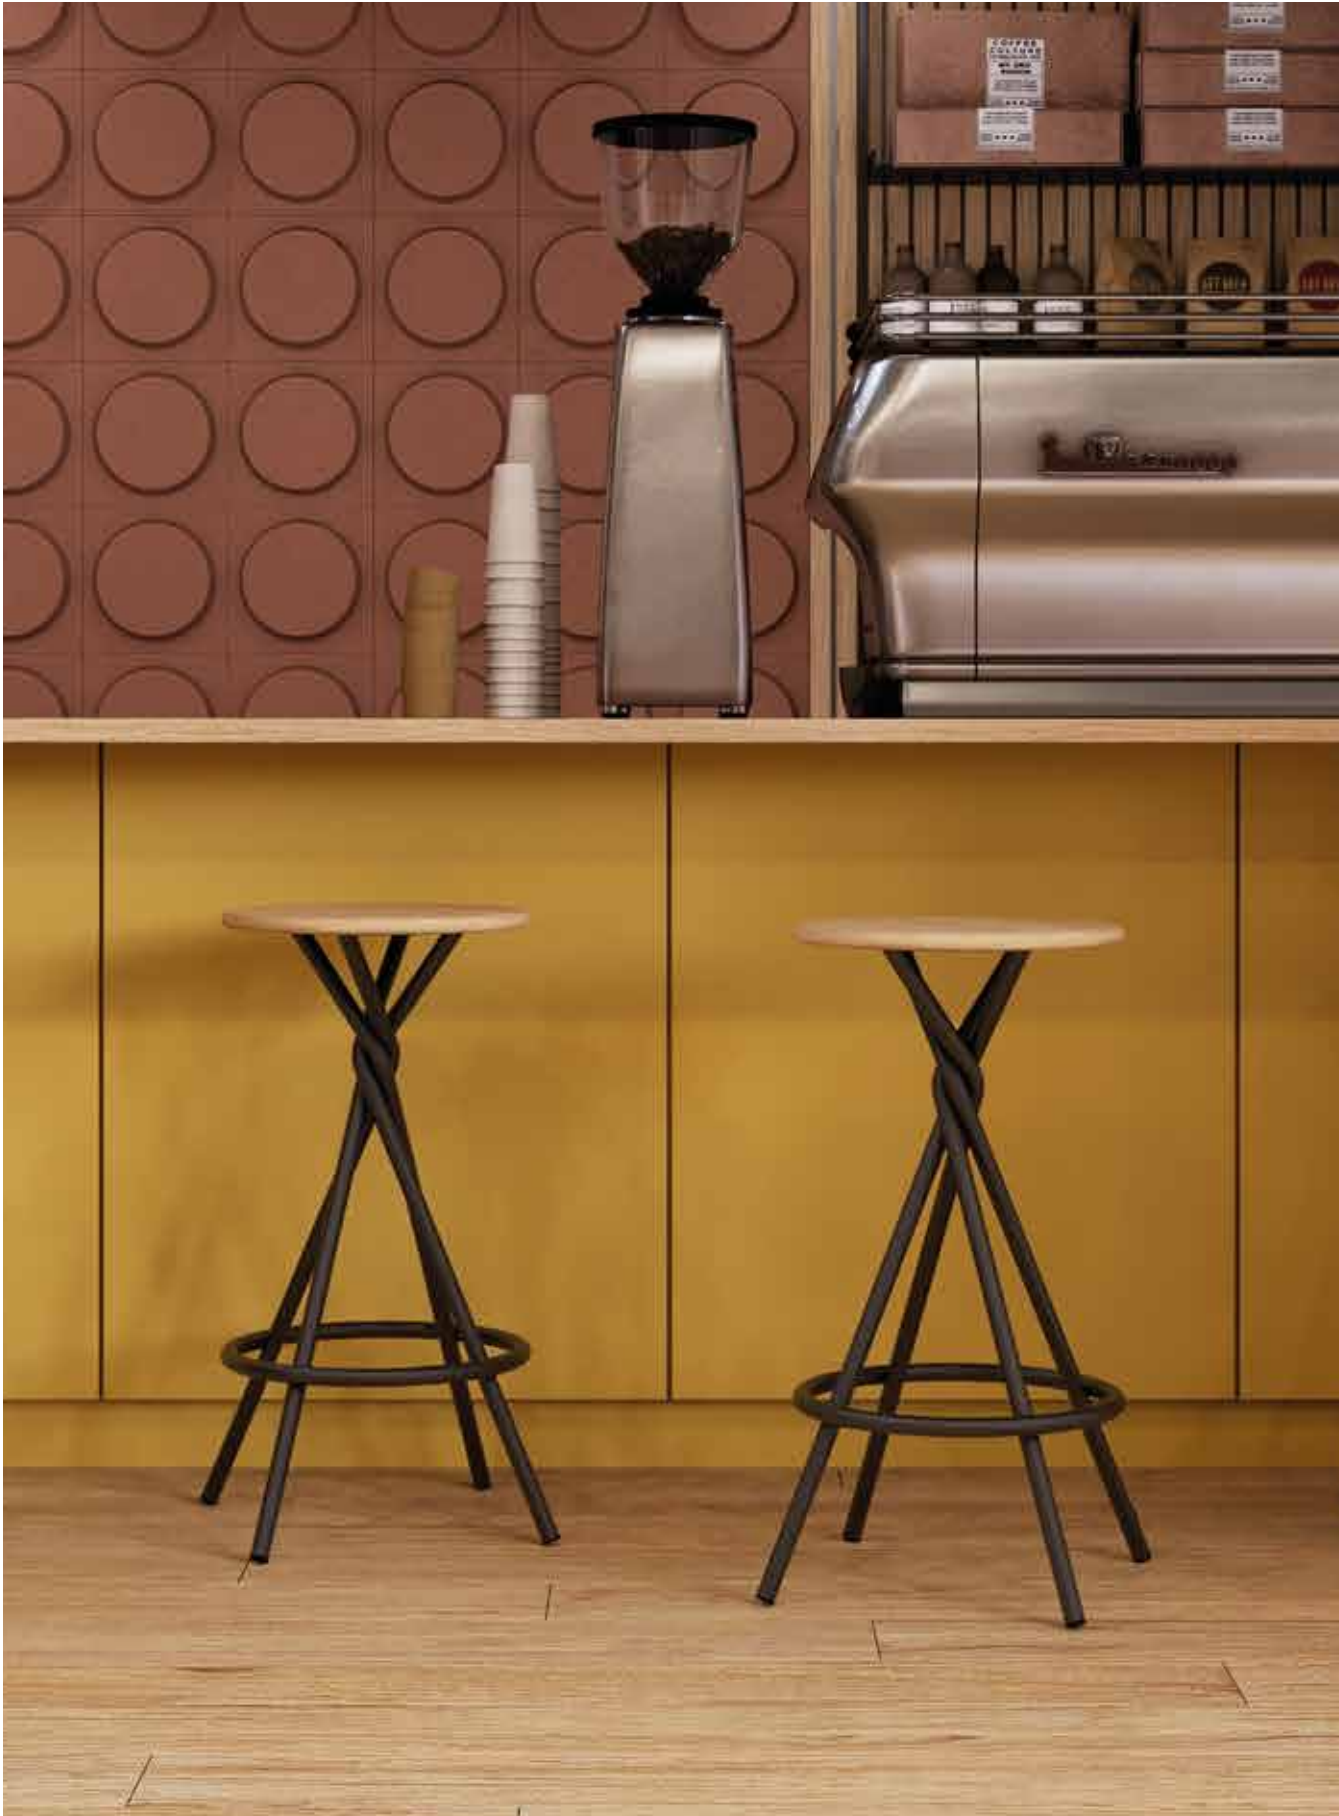

TWYST

SEATING COLLECTION

VARIANTS

BARSTOOL
TWY.B

LOW STOOL
TWY.LB

OPTIONS

CASTORS

Available on Low Stool only

FINISHES

METAL FRAME FINISHES

WOODEN SEAT FINISHES

BEECH ASH OAK

UPHOLSTERED SEAT FINISHES

Fabrics - See our main brochure or visit ornfurniture.com

Scan the QR code
to visit the Twyst
Stools webpage