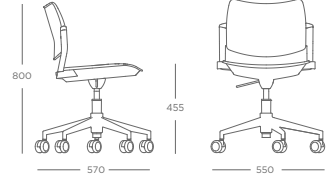

OPPIA

SEATING COLLECTION

BASE OPTIONS

4 LEG
OPI.L

CANTILEVER FRAME
OPI.CF

4 LEG with CASTORS
OPI.LC

SWIVEL FRAME
OPI.SF

SPECIFICATION OPTIONS

PLASTIC SEAT & BACK

MESH BACK,
PLASTIC SEAT

PLASTIC BACK,
UPHOLSTERED SEAT

MESH BACK,
UPHOLSTERED SEAT

UPHOLSTERED SEAT & BACK

ADDITIONAL OPTIONS

ARMS

WRITING TABLET
Right & Left Available