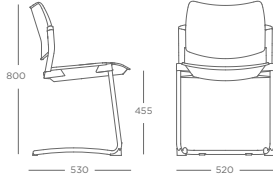

OPPIA

SEATING COLLECTION

BASE OPTIONS

4 LEG
OPI.L

CANTILEVER FRAME
OPI.CF

4 LEG with CASTORS
OPI.LC

SWIVEL FRAME
OPI.SF

SPECIFICATION OPTIONS

PLASTIC SEAT & BACK

MESH BACK,
PLASTIC SEAT

PLASTIC BACK,
UPHOLSTERED SEAT

MESH BACK,
UPHOLSTERED SEAT

UPHOLSTERED SEAT & BACK

ADDITIONAL OPTIONS

ARMS

WRITING TABLET
Right & Left Available