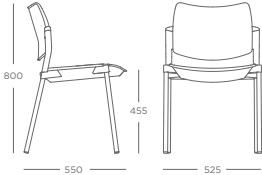

OPPIA

SEATING COLLECTION

BASE OPTIONS

4 LEG
OPI.L

CANTILEVER FRAME
OPI.CF

4 LEG with CASTORS
OPI.LC

SWIVEL FRAME
OPI.SF

SPECIFICATION OPTIONS

PLASTIC SEAT & BACK

MESH BACK,
PLASTIC SEAT

PLASTIC BACK,
UPHOLSTERED SEAT

MESH BACK,
UPHOLSTERED SEAT

UPHOLSTERED SEAT & BACK

ADDITIONAL OPTIONS

ARMS

WRITING TABLET
Right & Left Available