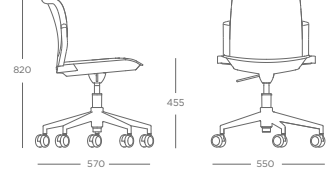

# OPPIA+

SEATING COLLECTION

**BASE OPTIONS**

**4 LEG  
OPP.L**

**CANTILEVER FRAME  
OPP.CF**

**4 LEG with CASTORS  
OPP.L.C**

**SWIVEL FRAME  
OPP.SF**

**SPECIFICATION OPTIONS**

**MESH BACK,  
UPHOLSTERED SEAT**

**UPHOLSTERED SEAT & BACK**

**ADDITIONAL OPTIONS**

**ARMS**

**WRITING TABLET**  
Right & Left Available

**GAS LIFT**  
Swivel Frame Only

**LINKING CLIPS**

**TROLLEY**