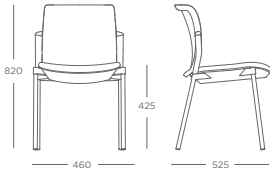

# OPPIA+

SEATING COLLECTION

**BASE OPTIONS**

**4 LEG  
OPP.L**

**CANTILEVER FRAME  
OPP.CF**

**4 LEG with CASTORS  
OPP.L.C**

**SWIVEL FRAME  
OPP.SF**

**SPECIFICATION OPTIONS**

**MESH BACK,  
UPHOLSTERED SEAT**

**UPHOLSTERED SEAT & BACK**

**ADDITIONAL OPTIONS**

**ARMS**

**WRITING TABLET**  
Right & Left Available

**GAS LIFT**  
Swivel Frame Only

**LINKING CLIPS**

**TROLLEY**