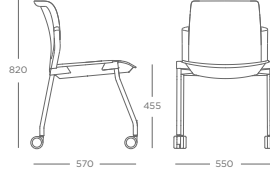

# OPPIA+

SEATING COLLECTION

**BASE OPTIONS**

**4 LEG  
OPP.L**

**CANTILEVER FRAME  
OPP.CF**

**4 LEG with CASTORS  
OPP.L.C**

**SWIVEL FRAME  
OPP.SF**

**SPECIFICATION OPTIONS**

**MESH BACK,  
UPHOLSTERED SEAT**

**UPHOLSTERED SEAT & BACK**

**ADDITIONAL OPTIONS**

**ARMS**

**WRITING TABLET**  
Right & Left Available

**GAS LIFT**  
Swivel Frame Only

**LINKING CLIPS**

**TROLLEY**