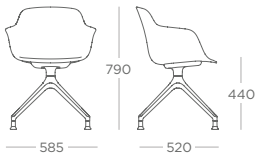

 Loria Warm Grey 100% Recycled Plastic

Loria is part of our re-use, re-location or recycle design principle

Dimensions

Side Chair - Wire Leg
LORSC.F

Side Chair - Plastic Leg
LORSC.P

Side Chair - Skid
LORSC.S

Side Chair - Beech
LORSC.W

Side Chair - 4 Star Static
LORSC.X

Side Chair - 4 Star Castor
LORSC.C

Side Chair - 4 Star Static (Height Adj)
LORSC.XA

Side Chair - 4 Star Castor (Height Adj)
LORSC.CA

Arm Chair - Wire Leg
LORAC.F

Arm Chair - Plastic Leg
LORAC.P

Arm Chair - Skid
LORAC.S

Arm Chair - Beech
LORAC.W

Arm Chair - 4 Star Static
LORAC.X

Arm Chair - 4 Star Castor
LORAC.C

Arm Chair - 4 Star Static (Height Adj)
LORAC.XA

Arm Chair - 4 Star Castor (Height Adj)
LORAC.CA