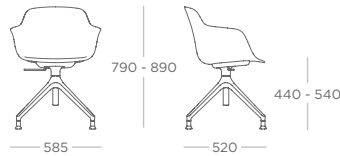

Side Chair - Beech
LORSC.W

Side Chair - 4 Star Static
LORSC.X

Side Chair - 4 Star Castor
LORSC.C

Side Chair - 4 Star Static (Height Adj)
LORSC.XA

Side Chair - 4 Star Castor (Height Adj)
LORSC.CA

Arm Chair - Wire Leg
LORAC.F

Arm Chair - Plastic Leg
LORAC.P

Arm Chair - Skid
LORAC.S

Arm Chair - Beech
LORAC.W

Arm Chair - 4 Star Static
LORAC.X

Arm Chair - 4 Star Castor
LORAC.C

Arm Chair - 4 Star Static (Height Adj)
LORAC.XA

Arm Chair - 4 Star Castor (Height Adj)
LORAC.CA