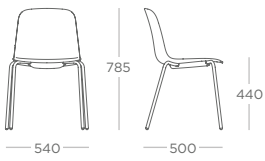

 Loria Warm Grey 100% Recycled Plastic

Loria is part of our re-use, re-location or recycle design principle

Dimensions

Side Chair - Wire Leg
LORSC.F

Side Chair - Plastic Leg
LORSC.P

Side Chair - Skid
LORSC.S