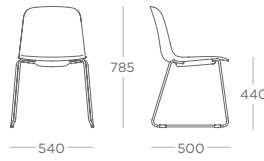

 Loria Warm Grey 100% Recycled Plastic

Loria is part of our re-use, re-location or recycle design principle

Dimensions

Side Chair - Wire Leg
LORSC.F

Side Chair - Plastic Leg
LORSC.P

Side Chair - Skid
LORSC.S

Side Chair - Beech
LORSC.W

Side Chair - 4 Star Static
LORSC.X

Side Chair - 4 Star Castor
LORSC.C

Side Chair - 4 Star Static (Height Adj)
LORSC.XA

Side Chair - 4 Star Castor (Height Adj)
LORSC.CA

Arm Chair - Wire Leg
LORAC.F