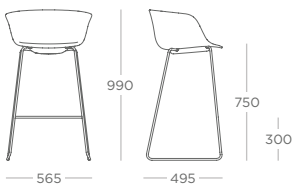

 Loria Warm Grey 100% Recycled Plastic

Loria is part of our re-use, re-location or recycle design principle

Dimensions

Side Chair - Wire Leg
LORSC.F

Side Chair - Plastic Leg
LORSC.P

Side Chair - Skid
LORSC.S

Side Chair - Beech
LORSC.W

Side Chair - 4 Star Static
LORSC.X

Side Chair - 4 Star Castor
LORSC.C

Side Chair - 4 Star Static (Height Adj)
LORSC.XA

Side Chair - 4 Star Castor (Height Adj)
LORSC.CA

Arm Chair - Wire Leg
LORAC.F

Arm Chair - Plastic Leg
LORAC.P

Arm Chair - Skid
LORAC.S

Arm Chair - Beech
LORAC.W

Arm Chair - 4 Star Static
LORAC.X

Arm Chair - 4 Star Castor
LORAC.C

Arm Chair - 4 Star Static (Height Adj)
LORAC.XA

Arm Chair - 4 Star Castor (Height Adj)
LORAC.CA