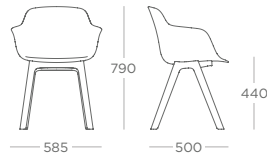

 Loria Warm Grey 100% Recycled Plastic

Loria is part of our re-use, re-location or recycle design principle

Dimensions

Side Chair - Wire Leg
LORSC.F

Side Chair - Plastic Leg
LORSC.P

Side Chair - Skid
LORSC.S

Side Chair - Beech
LORSC.W

Side Chair - 4 Star Static
LORSC.X

Side Chair - 4 Star Castor
LORSC.C

Side Chair - 4 Star Static (Height Adj)
LORSC.XA

Side Chair - 4 Star Castor (Height Adj)
LORSC.CA

Arm Chair - Wire Leg
LORAC.F