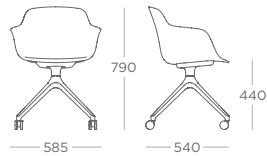

 Loria Warm Grey 100% Recycled Plastic

Loria is part of our re-use, re-location or recycle design principle

Dimensions

Side Chair - Wire Leg
LORSC.F

Side Chair - Plastic Leg
LORSC.P

Side Chair - Skid
LORSC.S

Side Chair - Beech
LORSC.W

Side Chair - 4 Star Static
LORSC.X

Side Chair - 4 Star Castor
LORSC.C

Side Chair - 4 Star Static (Height Adj)
LORSC.XA

Side Chair - 4 Star Castor (Height Adj)
LORSC.CA

Arm Chair - Wire Leg
LORAC.F

Arm Chair - Plastic Leg
LORAC.P

Arm Chair - Skid
LORAC.S

Arm Chair - Beech
LORAC.W

Arm Chair - 4 Star Static
LORAC.X

Arm Chair - 4 Star Castor
LORAC.C

Arm Chair - 4 Star Static (Height Adj)
LORAC.XA

Arm Chair - 4 Star Castor (Height Adj)
LORAC.CA