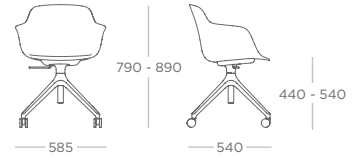

Side Chair - Beech
LORSC.W

Side Chair - 4 Star Static
LORSC.X

Side Chair - 4 Star Castor
LORSC.C

Side Chair - 4 Star Static (Height Adj)
LORSC.XA

Side Chair - 4 Star Castor (Height Adj)
LORSC.CA

Arm Chair - Wire Leg
LORAC.F

Arm Chair - Plastic Leg
LORAC.P

Arm Chair - Skid
LORAC.S

Arm Chair - Beech
LORAC.W

Arm Chair - 4 Star Static
LORAC.X

Arm Chair - 4 Star Castor
LORAC.C

Arm Chair - 4 Star Static (Height Adj)
LORAC.XA

Arm Chair - 4 Star Castor (Height Adj)
LORAC.CA