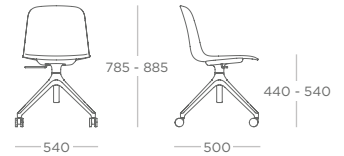

 Loria Warm Grey 100% Recycled Plastic

Loria is part of our re-use, re-location or recycle design principle

Dimensions

Side Chair - Wire Leg
LORSC.F

Side Chair - Plastic Leg
LORSC.P

Side Chair - Skid
LORSC.S

Side Chair - Beech
LORSC.W

Side Chair - 4 Star Static
LORSC.X

Side Chair - 4 Star Castor
LORSC.C

Side Chair - 4 Star Static (Height Adj)
LORSC.XA

Side Chair - 4 Star Castor (Height Adj)
LORSC.CA

Arm Chair - Wire Leg
LORAC.F