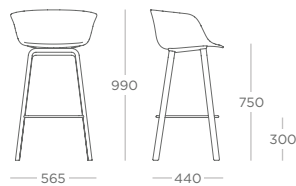

Stool - Beech
LORBA.W