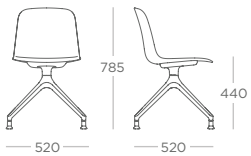

 Loria Warm Grey 100% Recycled Plastic

Loria is part of our re-use, re-location or recycle design principle

Dimensions

Side Chair - Wire Leg
LORSC.F

Side Chair - Plastic Leg
LORSC.P

Side Chair - Skid
LORSC.S

Side Chair - Beech
LORSC.W

Side Chair - 4 Star Static
LORSC.X

Side Chair - 4 Star Castor
LORSC.C

Side Chair - 4 Star Static (Height Adj)
LORSC.XA

Side Chair - 4 Star Castor (Height Adj)
LORSC.CA

Arm Chair - Wire Leg
LORAC.F