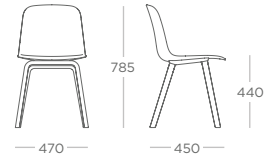

 Loria Warm Grey 100% Recycled Plastic

Loria is part of our re-use, re-location or recycle design principle

Dimensions

Side Chair - Wire Leg
LORSC.F

Side Chair - Plastic Leg
LORSC.P

Side Chair - Skid
LORSC.S

Side Chair - Beech
LORSC.W

Side Chair - 4 Star Static
LORSC.X

Side Chair - 4 Star Castor
LORSC.C

Side Chair - 4 Star Static (Height Adj)
LORSC.XA

Side Chair - 4 Star Castor (Height Adj)
LORSC.CA

Arm Chair - Wire Leg
LORAC.F