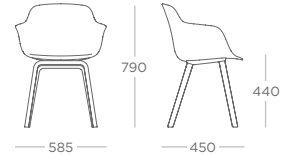

Arm Chair - Beech
LORAC.W