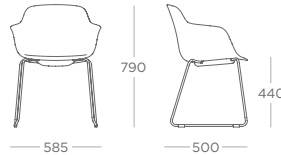

 Loria Warm Grey 100% Recycled Plastic

Loria is part of our re-use, re-location or recycle design principle

Dimensions

Side Chair - Wire Leg
LORSC.F

Side Chair - Plastic Leg
LORSC.P

Side Chair - Skid
LORSC.S

Side Chair - Beech
LORSC.W

Side Chair - 4 Star Static
LORSC.X

Side Chair - 4 Star Castor
LORSC.C

Side Chair - 4 Star Static (Height Adj)
LORSC.XA

Side Chair - 4 Star Castor (Height Adj)
LORSC.CA

Arm Chair - Wire Leg
LORAC.F

Arm Chair - Plastic Leg
LORAC.P

Arm Chair - Skid
LORAC.S

Arm Chair - Beech
LORAC.W

Arm Chair - 4 Star Static
LORAC.X

Arm Chair - 4 Star Castor
LORAC.C

Arm Chair - 4 Star Static (Height Adj)
LORAC.XA

Arm Chair - 4 Star Castor (Height Adj)
LORAC.CA