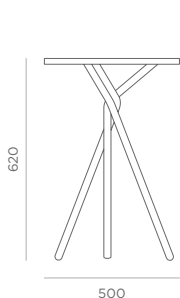

SPECIFICATIONS

Twyst is part of our buy-back scheme

Twyst is designed and sourced in the UK

Dimensions

Side Table
TWYST