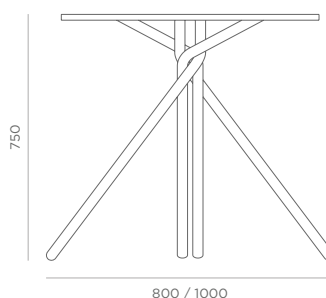

Available in Side, Coffee and Bistro heights, the Twyst range offers a variety of sizes to suit any workspace requirements. The range comes in a selection of coloured frames, giving you the freedom to select a product that fits perfectly with your workspace design scheme.

SPECIFICATIONS

 Twyst is part of our buy-back scheme

 Twyst is designed and sourced in the UK

Dimensions

Side Table
TWYST

Coffee Table
TWYCT

Bistro Table
TWYBT

Colours & Finishes