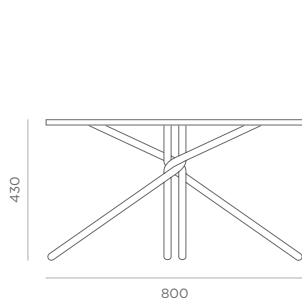

SPECIFICATIONS

 Twyst is part of our buy-back scheme

 Twyst is designed and sourced in the UK

Dimensions

Side Table
TWYST

Coffee Table
TWYCT

Bistro Table
TWYBT

Colours & Finishes