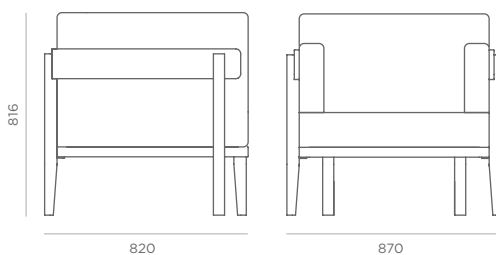

SPECIFICATIONS

Neve is part of our buy-back scheme

Neve is designed and sourced in the UK

Dimensions

Armchair
NEV1

1 Seat - Armless
NEV1.AL

1 Seat - Bench
NEV1.B

2 Seat Sofa
NEV2

2 Seat - Armless
NEV2.AL

2 Seat - RHS Single Arm
NEV2.RSA

2 Seat - LHS Single Arm
NEV2.LSA

2 Seat - Bench
NEV2.B

2 Seat - Bench with Table
NEV2.BT

3 Seat Sofa
NEV3

3 Seat - Armless
NEV3.AL

3 Seat - RHS Single Arm
NEV3.RSA

3 Seat - RHS Single Arm with Corner Table
NEV3.RSA.C

3 Seat - LHS Single Arm
NEV3.LSA

3 Seat - LHS Single Arm with Corner Table
NEV3.LSA.C

820

2360

3 Seat - Bench
NEV3.B

755

2310