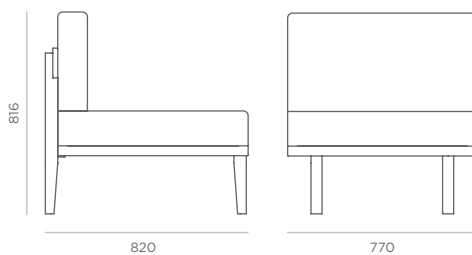

SPECIFICATIONS

Neve is part of our buy-back scheme

Neve is designed and sourced in the UK

Dimensions

Armchair
NEV1

1 Seat - Armless
NEV1.AL

1 Seat - Bench
NEV1.B

2 Seat Sofa
NEV2

2 Seat - Armless
NEV2.AL

2 Seat - RHS Single Arm
NEV2.RSA

2 Seat - LHS Single Arm
NEV2.LSA

2 Seat - Bench
NEV2.B

2 Seat - Bench with Table
NEV2.BT

3 Seat Sofa
NEV3

3 Seat - Armless
NEV3.AL

3 Seat - RHS Single Arm
NEV3.RSA

3 Seat - RHS Single Arm with Corner Table
NEV3.RSA.C

3 Seat - LHS Single Arm
NEV3.LSA

3 Seat - LHS Single Arm with Corner Table
NEV3.LSA.C

820

2360

3 Seat - Bench
NEV3.B

755

2310