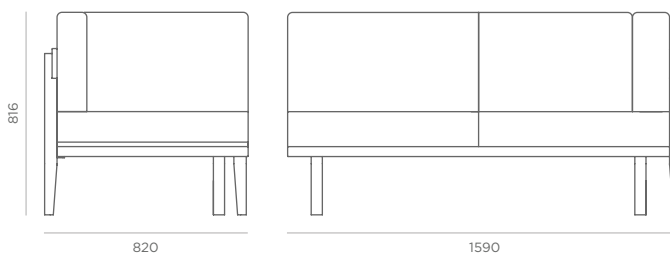

SPECIFICATIONS

Neve is part of our buy-back scheme

Neve is designed and sourced in the UK

Dimensions

Armchair
NEV1

1 Seat - Armless
NEV1.AL

1 Seat - Bench
NEV1.B

2 Seat Sofa
NEV2

2 Seat - Armless
NEV2.AL

2 Seat - RHS Single Arm
NEV2.RSA

2 Seat - LHS Single Arm
NEV2.LSA

2 Seat - Bench
NEV2.B

2 Seat - Bench with Table
NEV2.BT

3 Seat Sofa
NEV3

3 Seat - Armless
NEV3.AL

3 Seat - RHS Single Arm
NEV3.RSA

3 Seat - RHS Single Arm with Corner Table
NEV3.RSA.C

3 Seat - LHS Single Arm
NEV3.LSA

3 Seat - LHS Single Arm with Corner Table
NEV3.LSA.C

820

2360

3 Seat - Bench
NEV3.B

755

2310