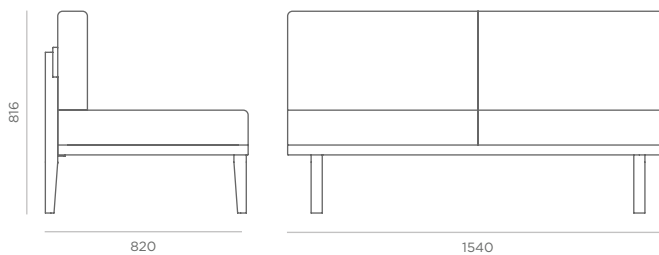

SPECIFICATIONS

Neve is part of our buy-back scheme

Neve is designed and sourced in the UK

Dimensions

Armchair
NEV1

1 Seat - Armless
NEV1.AL

1 Seat - Bench
NEV1.B

2 Seat Sofa
NEV2

2 Seat - Armless
NEV2.AL

2 Seat - RHS Single Arm
NEV2.RSA

2 Seat - LHS Single Arm
NEV2.LSA

2 Seat - Bench
NEV2.B

2 Seat - Bench with Table
NEV2.BT

3 Seat Sofa
NEV3

3 Seat - Armless
NEV3.AL

3 Seat - RHS Single Arm
NEV3.RSA