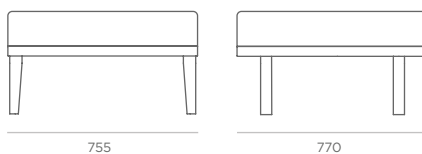

SPECIFICATIONS

Neve is part of our buy-back scheme

Neve is designed and sourced in the UK

Dimensions

Armchair
NEV1

1 Seat - Armless
NEV1.AL

1 Seat - Bench
NEV1.B

2 Seat Sofa
NEV2

2 Seat - Armless
NEV2.AL

2 Seat - RHS Single Arm
NEV2.RSA

2 Seat - LHS Single Arm
NEV2.LSA

2 Seat - Bench
NEV2.B

2 Seat - Bench with Table
NEV2.BT

3 Seat Sofa
NEV3

3 Seat - Armless
NEV3.AL

3 Seat - RHS Single Arm
NEV3.RSA

3 Seat - RHS Single Arm with Corner Table
NEV3.RSA.C

3 Seat - LHS Single Arm
NEV3.LSA

3 Seat - LHS Single Arm with Corner Table
NEV3.LSA.C

820

2360

3 Seat - Bench
NEV3.B

755

2310