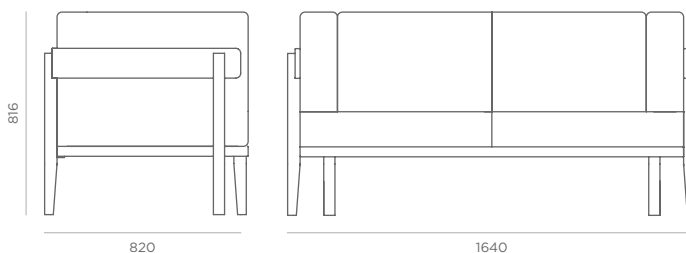

SPECIFICATIONS

Neve is part of our buy-back scheme

Neve is designed and sourced in the UK

Dimensions

Armchair
NEV1

1 Seat - Armless
NEV1.AL

1 Seat - Bench
NEV1.B

2 Seat Sofa
NEV2

2 Seat - Armless
NEV2.AL

2 Seat - RHS Single Arm
NEV2.RSA

2 Seat - LHS Single Arm
NEV2.LSA

2 Seat - Bench
NEV2.B

2 Seat - Bench with Table
NEV2.BT

3 Seat Sofa
NEV3

3 Seat - Armless
NEV3.AL

3 Seat - RHS Single Arm
NEV3.RSA