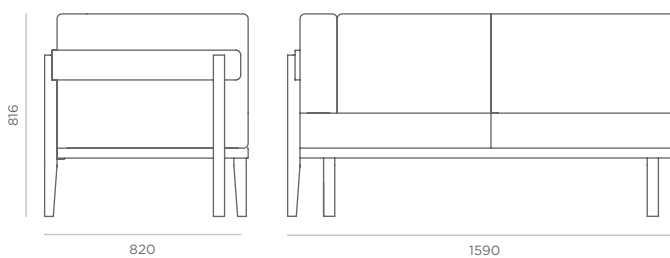

SPECIFICATIONS

Neve is part of our buy-back scheme

Neve is designed and sourced in the UK

Dimensions

Armchair
NEV1

1 Seat - Armless
NEV1.AL

1 Seat - Bench
NEV1.B

2 Seat Sofa
NEV2

2 Seat - Armless
NEV2.AL

2 Seat - RHS Single Arm
NEV2.RSA

2 Seat - LHS Single Arm
NEV2.LSA

2 Seat - Bench
NEV2.B

2 Seat - Bench with Table
NEV2.BT

3 Seat Sofa
NEV3

3 Seat - Armless
NEV3.AL

3 Seat - RHS Single Arm
NEV3.RSA