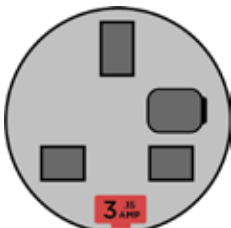

Sockets & Ports

UK FUSED socket
Also available in International socket types.