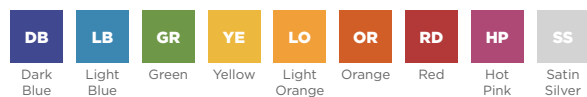

Pluto

Polished White/Grey		
2 x UK FUSED socket, 1 x TUF-R*(A+C 25W) - Rubber Feet	PLU.2818001	£370
3 x UK FUSED socket - Rubber Feet	PLU.2374569	£230
2 x UK FUSED socket, 1 x TUF-R*(A+C 25W) - 80mm Grommet	PLU.2411950	£400
3 x UK FUSED socket - 80mm Grommet	PLU.2005562	£250
Satin White/Grey		
2 x UK FUSED socket, 1 x TUF-R*(A+C 25W) - Rubber Feet	PLU.2822619	£390
3 x UK FUSED socket - Rubber Feet	PLU.2373487	£240
2 x UK FUSED socket, 1 x TUF-R*(A+C 25W) - 80mm Grommet	PLU.2817318	£410
3 x UK FUSED socket - 80mm Grommet	PLU.2374248	£270
Satin Black/Grey		
2 x UK FUSED socket, 1 x TUF-R*(A+C 25W) - Rubber Feet	PLU.2827591	£380
3 x UK FUSED socket - Rubber Feet	PLU.2827607	£230
2 x UK FUSED socket, 1 x TUF-R*(A+C 25W) - 80mm Grommet	PLU.2817332	£400
3 x UK FUSED socket - 80mm Grommet	PLU.2006248	£260
Satin8 - Available in the colours below		
2 x UK FUSED socket, 1 x TUF-R*(A+C 25W) - Rubber Feet	COA	£390
3 x UK FUSED socket - Rubber Feet	COA	£240
2 x UK FUSED socket, 1 x TUF-R*(A+C 25W) - 80mm Grommet	COA	£410
3 x UK FUSED socket - 80mm Grommet	COA	£270