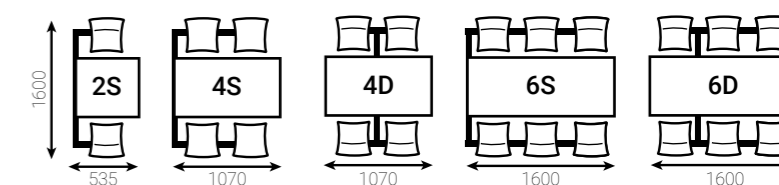

Configurations