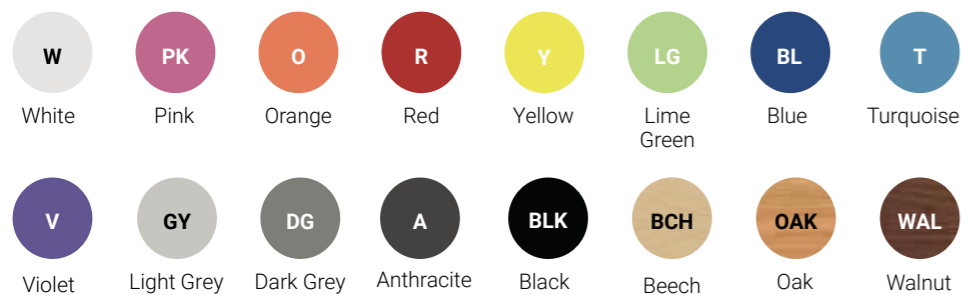

Front/Back Colours