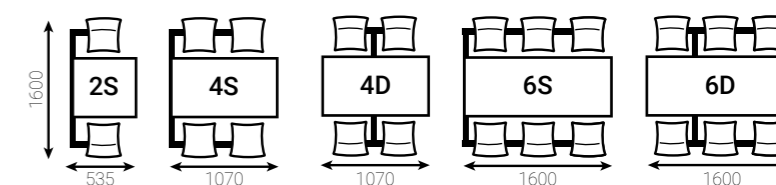

Configurations