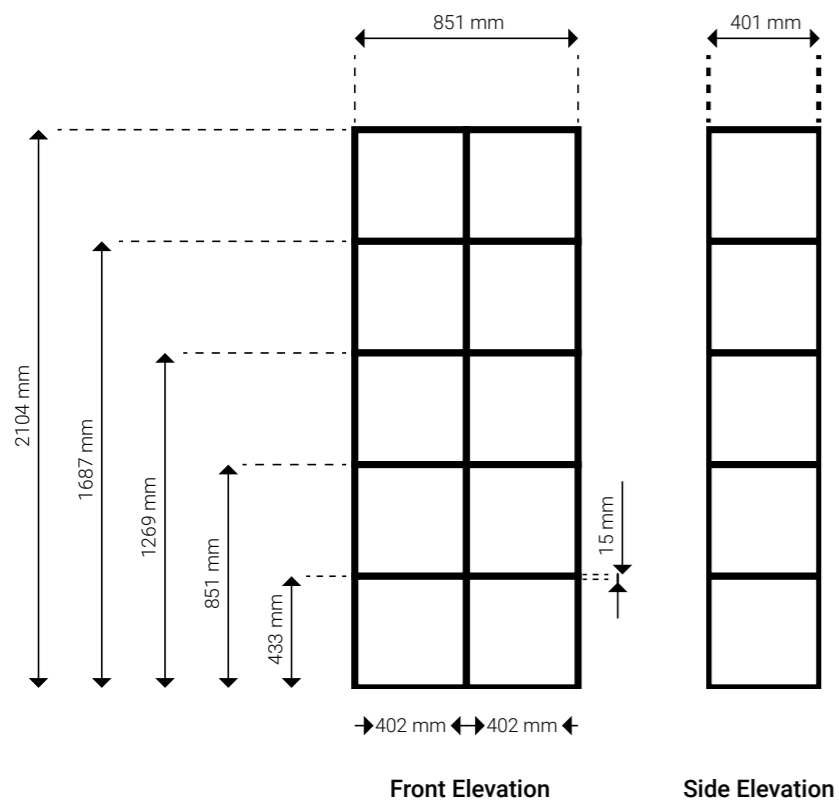

Konnect

Konnect

Height	Single	Price	Double	Price
1 High	VK1S		VK1D	
2 High	VK2S		VK2D	
3 High	VK3S		VK3D	
4 High	VK4S		VK4D	
5 High	VK5S		VK5D	

Frame Colours