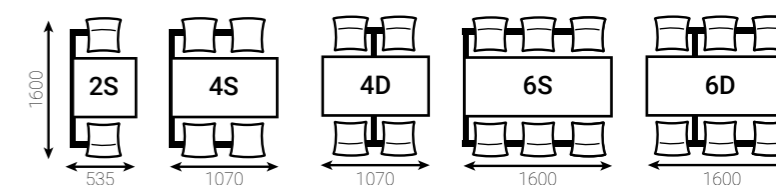

Top Colours

Frame Colours

Configurations