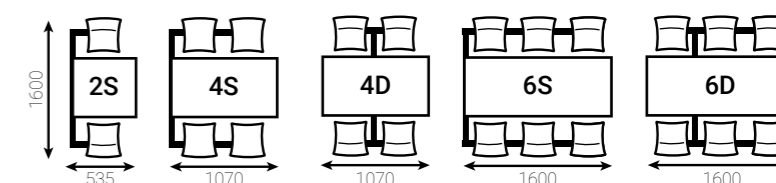

Seat Colours

Top Colours

Frame Colours

Configurations