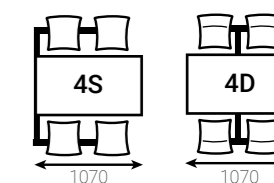

Configurations