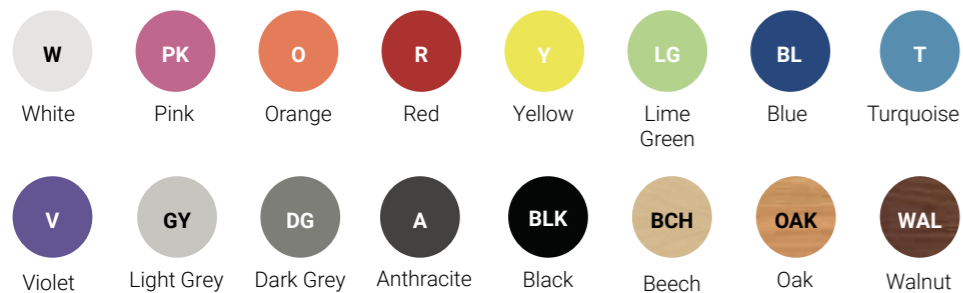

Jinx

Seat Shell Colours

Frame Colours

Very strong and versatile sidechair and matching barstool with extra strong plyform seat shell and quality laminate front and back. Robust Oak frame construction which makes the chair ideal for contract and retail locations. Full family of products available including matching barstool, coffee and dining tables.