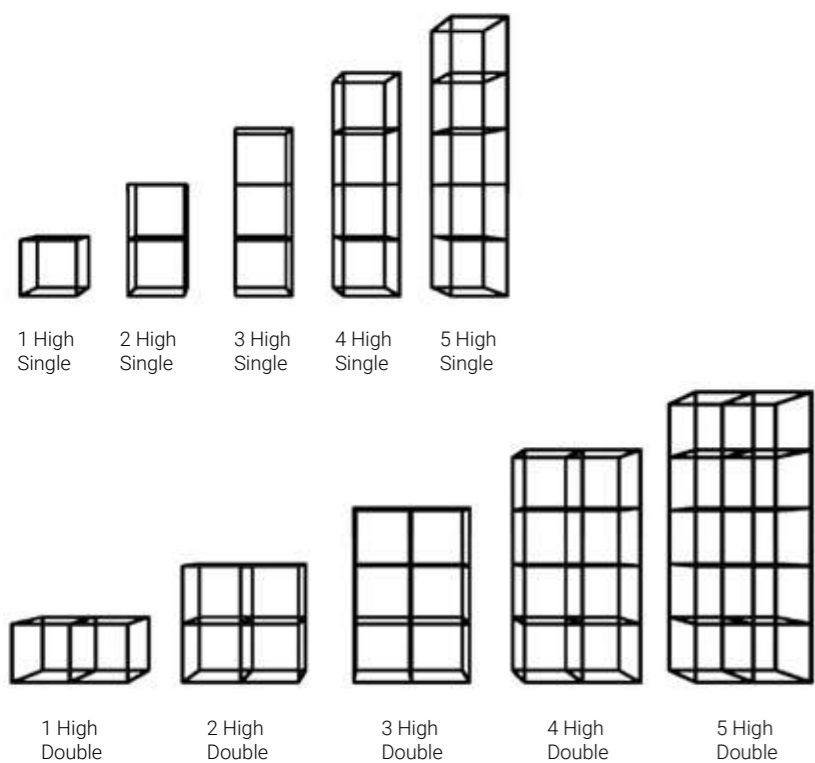

Konnect

Konnect

Height	Single	Price	Double	Price
1 High	VK1S		VK1D	
2 High	VK2S		VK2D	
3 High	VK3S		VK3D	
4 High	VK4S		VK4D	
5 High	VK5S		VK5D	

Frame Colours

Konnect Accessories

Shelf

Planter

Open Box