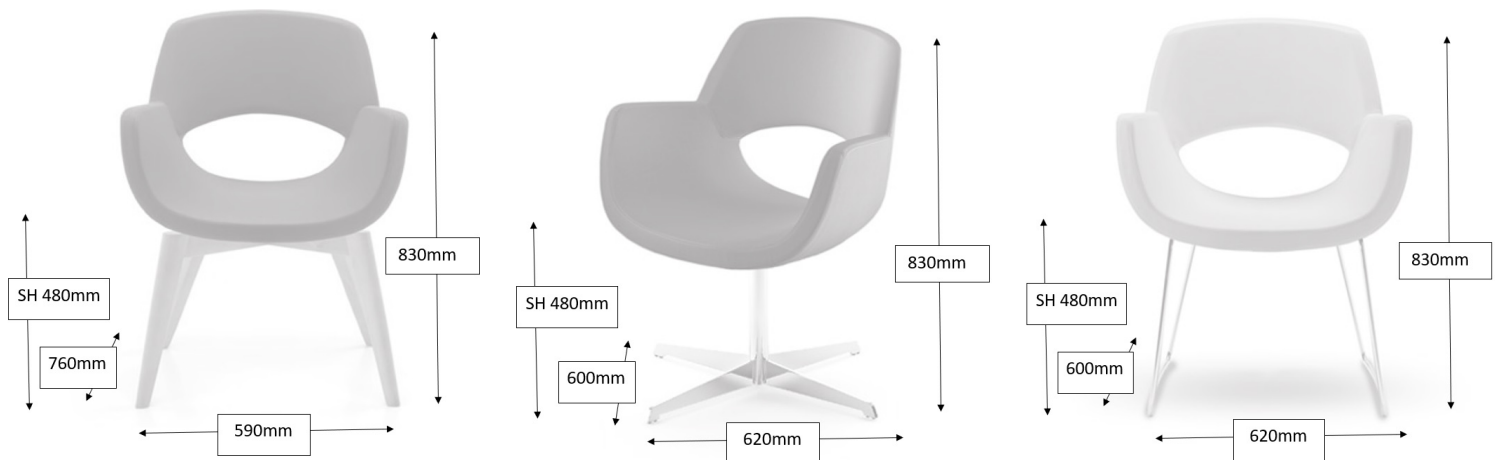

Specifications

Product Information

- Steel framework, moulded with cold cured polyurethane
- Moulded cold cured polyurethane seat cushion

Options

- 3 base options: chrome swivel base, solid oak 4 leg base and skid frame
- Matt black, white and chrome base options available
- Natural Oak, Walnut or Black Oak wooden base options
- Available in a wide range of fabrics and vinyls

Certifications

- BS EN 16139:2013 Level 1

Dimensions (mm)

Features & Benefits

- 5 year warranty - This covers any manufacturing defect within period but does not cover 'fair wear & tear'
- Fire retardant foam - Suitable for contract use in commercial and educational environments
- Steel framework with cold mould polyurethane - Strong quality construction suitable for high usage areas
- Available in a wide range of fabrics and vinyls - Many and varied colours, textures and looks available