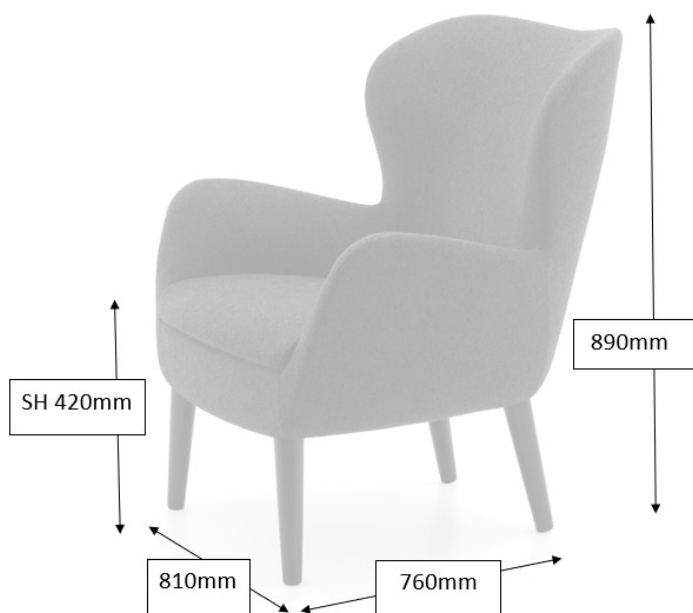

Dimensions (mm)

Features & Benefits

- 5 year warranty - This covers any manufacturing defect within period but does not cover 'fair wear & tear'
- Fire retardant foam - Suitable for contract use in commercial and educational environments
- Steel framework with cold mould polyurethane - Strong quality construction suitable for high usage areas
- Available in a wide range of fabrics and vinyls - Many and varied colours, textures and looks available