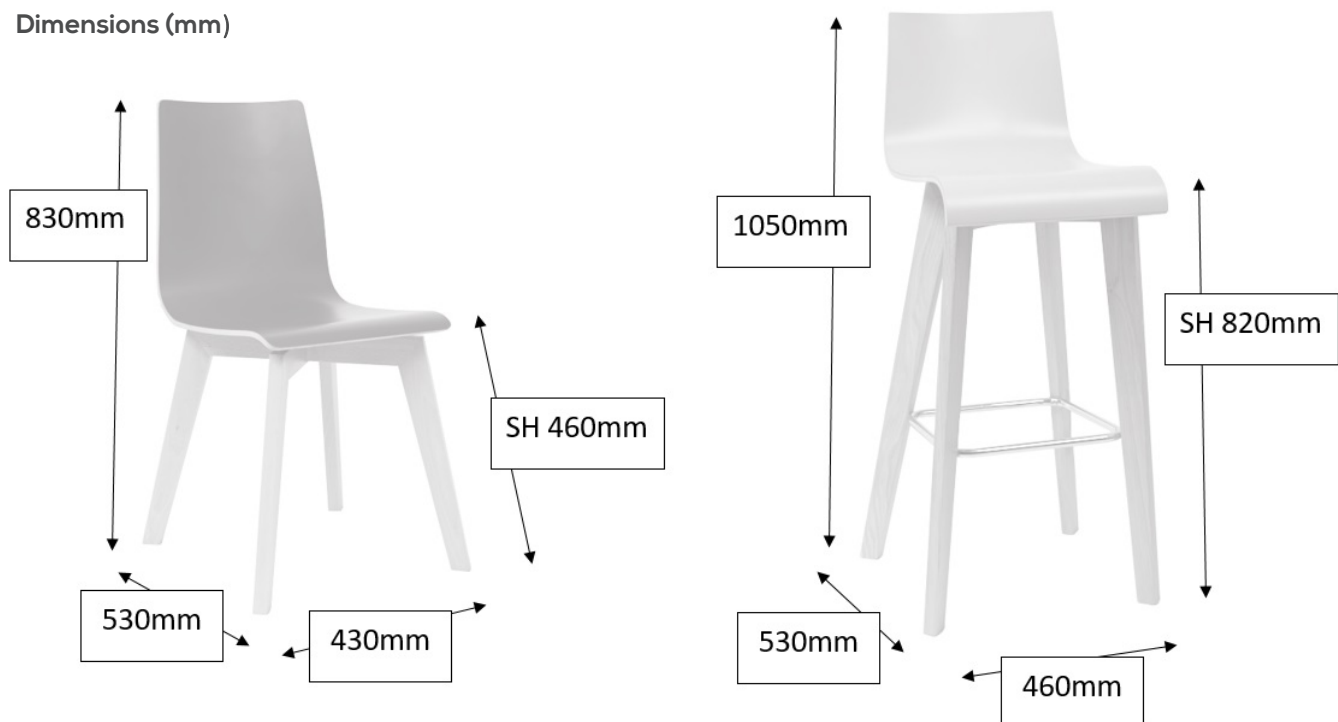

Specifications

Product Information

- Robust Oak frame construction
- Extra strong plyform seat and back with quality laminate front and back

Options

- Sidechair and matching barstool
- Polished chrome foot-ring on barstool
- Natural Oak, Walnut or Black Oak wooden base options
- Available in a wide range of laminates and vebeer

Certifications

- BS EN 16139:2013 Level 1

Dimensions (mm)

Features & Benefits

- 5 year warranty - This covers any manufacturing defect within period but does not cover 'fair wear & tear'
- High quality laminate front & back - Suitable for contract use in commercial and educational environments
- Quality Oak frame construction - Strong quality construction suitable for high usage areas
- Available in a wide range of laminates & veneers - Many and varied colours, textures and looks available