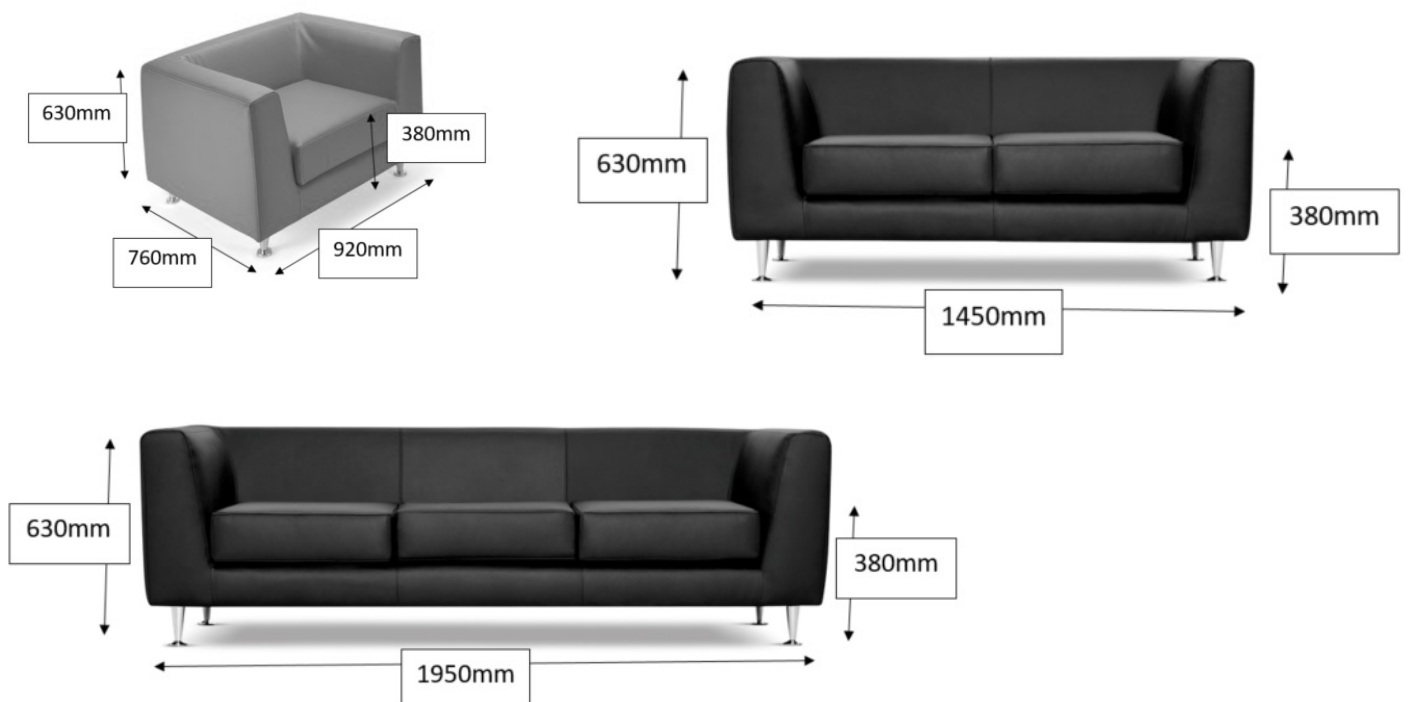

Dimensions (mm)

Features & Benefits

- 5 year warranty - This covers any manufacturing defect within period but does not cover 'fair wear & tear'
- Fire retardant foam - Suitable for contract use in commercial and educational environments
- Solid beech framework - Strong quality construction suitable for high usage areas
- Web sprung seat - Extra comfort
- Available in a wide range of fabrics and vinyls - Many and varied colours, textures and looks available